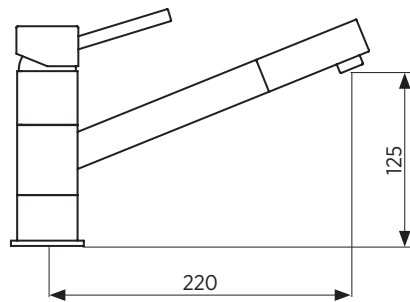

VERSO 212 SINK MIXER

CHROME FINISH

Swivel sink mixer

- Round design
- Pin lever handle
- Premium quality

ORDER CODE	191223	Verso 212
WELS	5 star rating, 5.0L/min (T25652)	
HANDLE	Pin lever handle	
TAPHOLE	35 mm	
CARTRIDGE	Ceramic cartridge	
MATERIAL	Chrome plated solid brass construction	
OTHER	Hot and cold indicators	